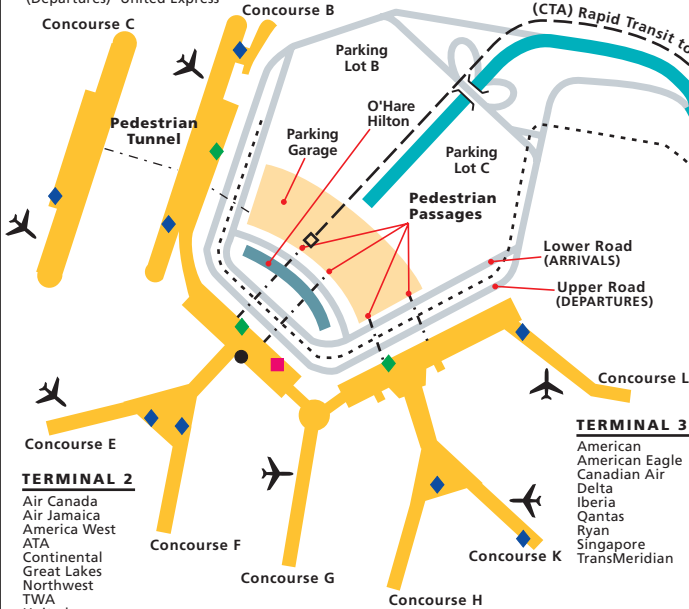

CHICAGO O'HARE INTERNATIONAL AIRPORT

TERMINAL 1

Lufthansa (Departures) United Express

TERMINAL 2

Air Canada Air Jamaica America West ATA Continental Great Lakes Northwest TWA United United Express US Airways

TERMINAL 3

American American Eagle Canadian Air Delta Iberia Qantas Ryan Singapore TransMeridian

AIRPORT AMENITIES

- Medical Facility
- ◆ Rental Car
- ◆ Frequent Flyer Club
- Chapel

INTERNATIONAL TERMINAL 5

- Aer Lingus
- Aeroflot
- Air France
- Air India
- Air Jamaica*
- Alitalia
- All Nippon
- American*
- ATA*
- Austrian
- British Airways
- China Eastern
- Delta*
- El Al
- Iberia*
- Japan
- KLM Royal Dutch
- Korean Air
- Kuwait
- LOT
- Lufthansa*
- Mexicana
- NACA (Charters)
- Royal Jordanian
- Ryan*
- Sabena
- SAS
- Swissair
- Taesa
- Tarom
- TransMeridian*
- Turkish
- United*
- Virgin Atlantic

* International Arrivals