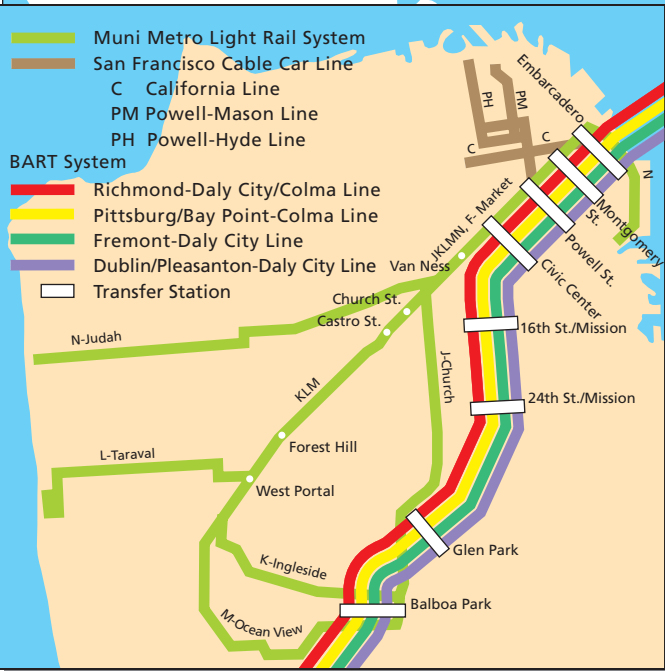

**Bay Area Rapid Transit (BART) System**  
San Francisco

See San Francisco inset below

- Legend Key**
- █ Richmond-Daly City/Colma Line
  - █ Pittsburg/Bay Point-Colma Line
  - █ Fremont-Daly City Line
  - █ Dublin/Pleasanton-Daly City Line
  - █ Fremont-Richmond Line
  - Transfer Station